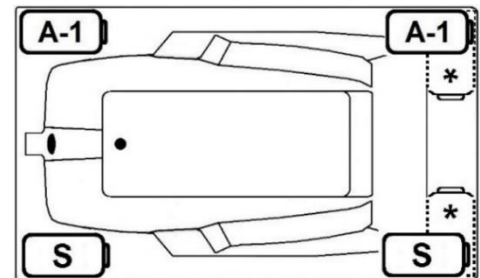

MERCER V

60" x 36" Skirted Acrylic Combo Bath

Model Number
3660MWASR064
 Right Hand Drain Combo Bath in White
3660MWASL064
 Left Hand Drain Combo Bath in White

Features

- Color-matched jet trim and air controls
- 10 adjustable hydrotherapy jets
- 24 high output lateral air injectors
- Pillow included
- Constructed of high-gloss durable acrylic
- 3-Speed control for the 9 Amp pump
- 12.0 Amp variable speed blower
- Inline heater available – LM300
- Mood light available – LM522
- Pre-leveled base for easy installation
- Made in the USA

All dimensions are +/- 3/8" and subject to change without notice
Confirm specifications before installation

Standard (S) Pump Location and Alternate (A-1 & A-2) Pump locations.
 *Pump Location if Heater ordered.