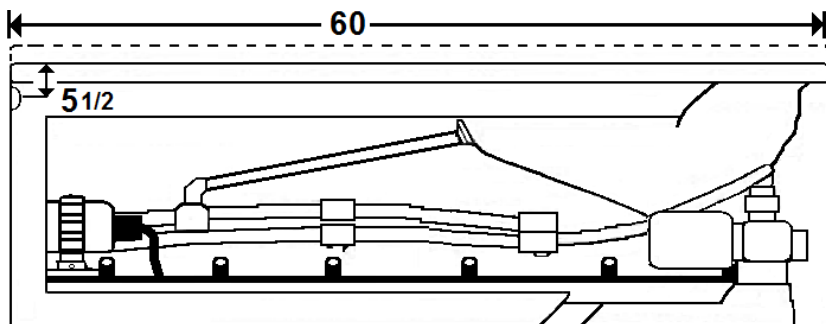

MERCER V

60" x 36" Skirted Acrylic Combo Bath

Model Number
3660MWASR064
 Right Hand Drain Combo Bath in White
3660MWASL064
 Left Hand Drain Combo Bath in White

Features

- Color-matched jet trim and air controls
- 10 adjustable hydrotherapy jets
- 24 high output lateral air injectors
- Pillow included
- Constructed of high-gloss durable acrylic
- 3-Speed control for the 9 Amp pump
- 12.0 Amp variable speed blower
- Inline heater available – LM300
- Mood light available – LM522
- Pre-leveled base for easy installation
- Made in the USA

All dimensions are +/- 3/8" and subject to change without notice
Confirm specifications before installation

Standard (S) Pump Location and Alternate (A-1 & A-2) Pump locations.
 *Pump Location if Heater ordered.