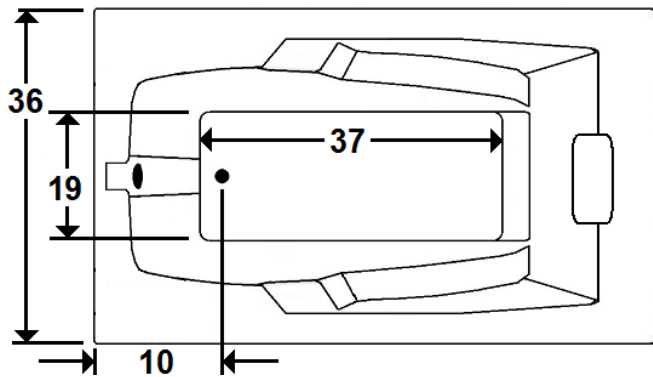

MERCER V

60" x 36" Skirted Acrylic Combo Bath

Model Number
3660MWASR064
 Right Hand Drain Combo Bath in White
3660MWASL064
 Left Hand Drain Combo Bath in White

Features

- Color-matched jet trim and air controls
- 10 adjustable hydrotherapy jets
- 24 high output lateral air injectors
- Pillow included
- Constructed of high-gloss durable acrylic
- 3-Speed control for the 9 Amp pump
- 12.0 Amp variable speed blower
- Inline heater available – LM300
- Mood light available – LM522
- Pre-leveled base for easy installation
- Made in the USA

All dimensions are +/- 3/8" and subject to change without notice
Confirm specifications before installation

Standard (S) Pump Location and Alternate (A-1 & A-2) Pump locations.
 *Pump Location if Heater ordered.

Technical Information

- Weight: 170 lbs.
- Water Depth to Overflow: 15 1/4"
- Water Operating Level: 44 gal.
- Water Capacity: 58 gal.
- Sump Dimension: 37" x 19"

Electrical Requirements

- Standard Pump: 9 Amps
- Standard Blower: 12 Amps
- (Optional) LM300 Heater: 12 Amps
- (Optional) LM509 Back Massage: 5 Amps
- Dedicated GFCI's required for each option