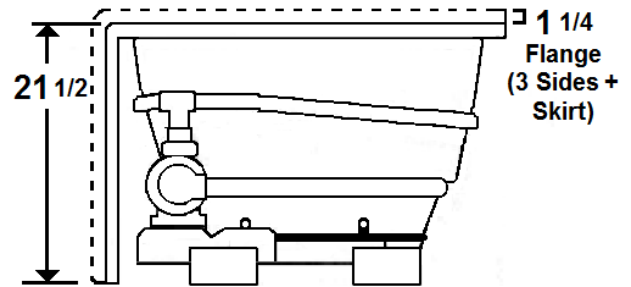

MERCER V

60" x 36" Skirted Acrylic Combo Bath

Model Number
3660MWASR064
 Right Hand Drain Combo Bath in White
3660MWASL064
 Left Hand Drain Combo Bath in White

Features

- Color-matched jet trim and air controls
- 10 adjustable hydrotherapy jets
- 24 high output lateral air injectors
- Pillow included
- Constructed of high-gloss durable acrylic
- 3-Speed control for the 9 Amp pump
- 12.0 Amp variable speed blower
- Inline heater available – LM300
- Mood light available – LM522
- Pre-leveled base for easy installation
- Made in the USA

All dimensions are +/- 3/8" and subject to change without notice
Confirm specifications before installation

Standard (S) Pump Location and Alternate (A-1 & A-2) Pump locations.
 *Pump Location if Heater ordered.

Technical Information

- Weight: 170 lbs.
- Water Depth to Overflow: 15 1/4"
- Water Operating Level: 44 gal.
- Water Capacity: 58 gal.
- Sump Dimension: 37" x 19"

Electrical Requirements

- Standard Pump: 9 Amps
- Standard Blower: 12 Amps
- (Optional) LM300 Heater: 12 Amps
- (Optional) LM509 Back Massage: 5 Amps
- Dedicated GFCI's required for each option